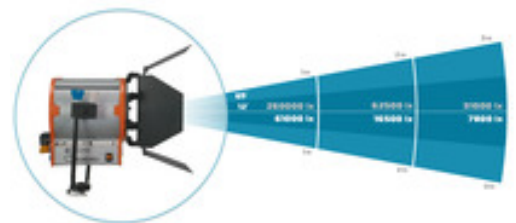

STUDIO LED FRESNEL 400W P.O. - 3200K

Product description:

Key features:

- 2 axis pole operated studio LED Fresnel light
- pole operated spot-flood selector
- large diameter Fresnel lens: 250mm
- narrow spot (12°) to wide flood (65°) adjustable beam angle