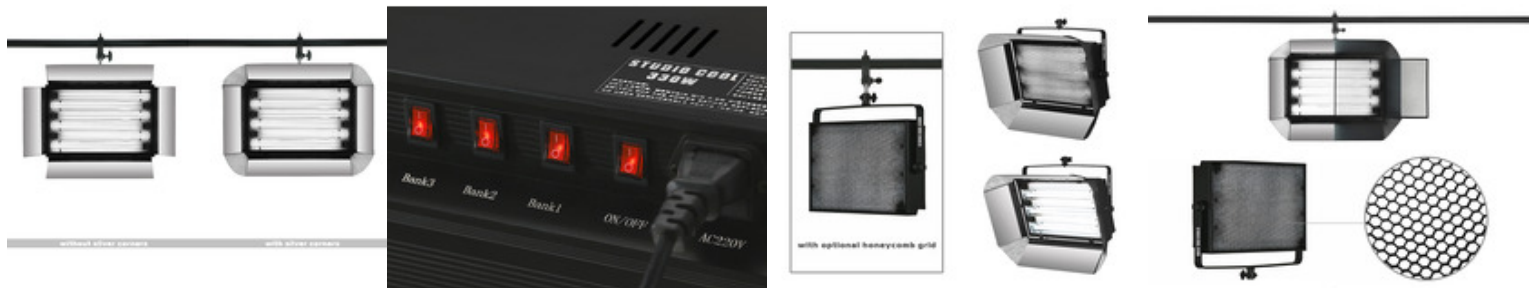

Studio Cool 6 X 55W - 3 Bank ON/OFF

Reference: LFS-STD330

- Power: 330W
- Light output: 10'600lx @ 1m
- Lamp type: 2G11 55W
- Size: 66 x 49 x 12 cm | 6.5 kg
- Professional Osram Quicktronic HF ballast
- Deep metal housing with highly reflective interior
- Optional: honeycomb grid, dispersion filter

Product description:

The Cinelight Studio Cool fixtures are the professional choice for all types of visual media production from photography to film and video work. This type of fluorescent lights are the most common TV lights on local and national TV stations. Can be used mounted on stands or suspended from the ceiling.

Highly reflective interior for increased output

The deeper metal housing with highly reflective interior along with the removable barndoors with specular surface increase the light output and throw distance. Also, the Studio Cool 6x55W includes 4 flexible corners to create a 360° reflective surface for enhanced light output and spill control.

Solid and robust metal construction

The Studio Cool 6x55W features a robust metal construction designed for long-term intensive use. The included standard yoke bar can be replaced with two axis Pole-Operated yoke bar which allows for easily adjusting the lamphead orientation (pan & tilt) from the floor using a pole rod when this fixture is mounted high above, typical for studio sets.