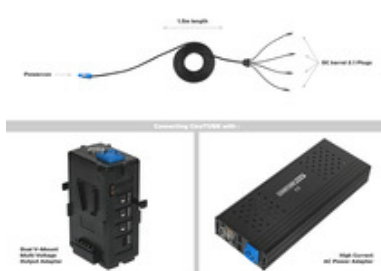

# 1 to 4 Power Cable Splitter - 1.5m

Reference: LLA-EXTCAB1M1T4

- 1 Powercon & 4 DC barrel 2.1 plugs
- Power cable splitter for CineTUBE HUE

## Product description:

Power cable splitter equipped with one Powercon connector and two DC barrel 2.1mm for powering & charging four CineTUBE HUE lights from the Dual V-Mount Multi Voltage Adapter or from the High Current Power Adapter.