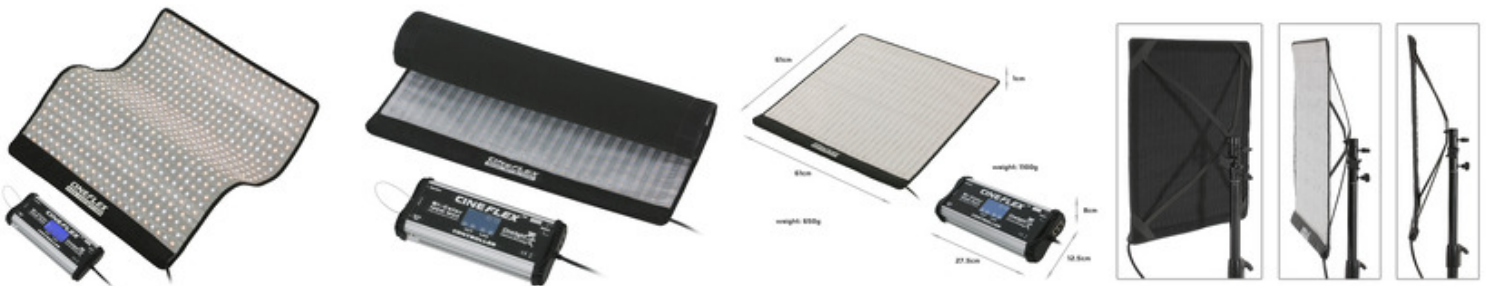

CineFLEX "XL" 150W Bi-Color 2-Light Kit

Reference: LLK-KIT2FLEXXLBIC

- 2 x CineFLEX "XL" 150W Bi-Color
- 2 x Power controller with digital display
- 2 x Universal power adapter
- 2 x X-Cross back frame
- 2 x CineFLEX transport bag
- 2 x Light stand 260 cm - air-cushioned
- 1 x Light stands transport bag

Product description:

Convenient, low profile LED lighting kit designed for both studio and location work. Photographers and videographers would appreciate the flexibility of these LED mats on most lighting setups.

The basic kit configuration includes 2 x CineFLEX "XL" 150W Bi-Color LED mats, 2 x air-cushioned light stands as well as individual transport bags for both lights and one carrying bag for the light stands.

Optional accessories like extension cables, softboxes, diffuser domes and touch screen remote

are available to furthermore increase the versatility of this kit.

Package Content:

- 2 x CineFLEX "XL" 150W Bi-Color
- 2 x Power controller with digital display
- 2 x Universal power adapter AC 100-240V / DC 15V-10A
- 2 x X-Cross back frame with tilting bracket and 16mm spigot receiver
- 2 x CineFLEX transport bag
- 2 x Light stand 260 cm - air-cushioned
- 1 x Light stands transport bag