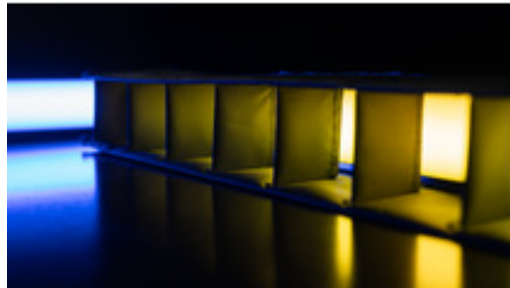

Soft grid for CineTUBE 120

Reference: LLA-SGRIDTUBEH120

- Grid for CineTUBE HUE 120
- Narrows beam angle to approx. 60°
- Efficiently controls light spill
- Quick installation & removal

Product description:

Soft grid for CineTUBE HUE 120 for reducing the beam spread and controlling the light spill.

Quickly attaches by Velcro straps.

Foldable design for convenient storage.

Technical Specifications:

Light Accessory

Accessories for	CineTUBE
Overall size	123 x 4.5 x 6.5 cm
Color	Black
Material	Nylon