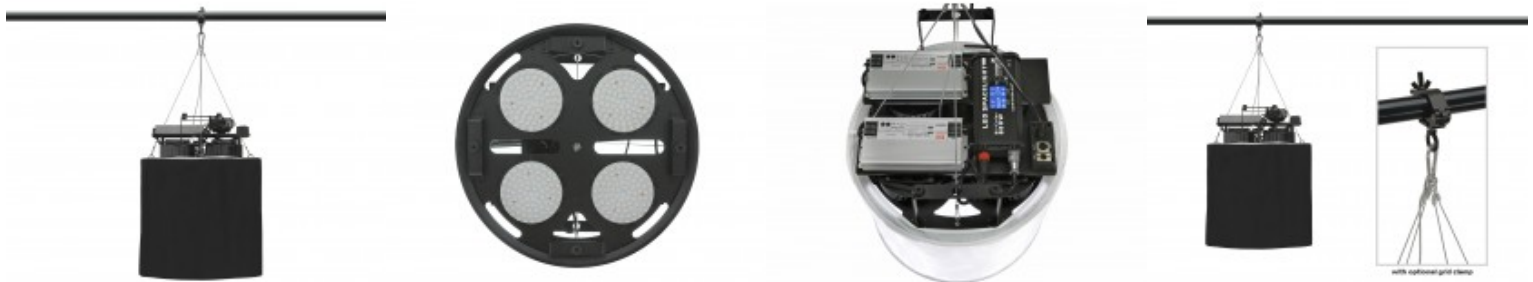

SpaceLED 800W Bi-Color

Reference: LLP-SPACELED800BIC

- Power: 800W
- Color temperature: 3000K-8000K | CRI
- Fixture height: 27 cm
- Diameter: 60 cm | Total weight: 18.6 Kg
- White diffusion silk skirt height: 50 cm
- Black opaque silk skirt height: 70 cm
- Chinese lantern look soft LED light

Product description:

Industry's multi-directional lantern look light

The Cinelight SpaceLED 800W is the latest solution in terms of studio lighting for photographers and videographers looking to evenly illuminate large area setups. The SpaceLED provides overall scattered light and is commonly used hanged on studio installations to fill the setups with a general soft overhead lighting. It is also an excellent light source for exterior setups to simulate the skylight.

Bi-Color & dimmable high power LED's

The SpaceLED uses four LED nooks mounted around the center of a heavy-duty solid steel frame.

The total output is a 4500W tungsten equivalent, while drawing only 800W. The LEDs are fully dimmable, with an extended color temperature range from warm light 3000K to icy blue 8000W. The proper thermal management of the lamp is provided by a quiet active cooling system. This allows for the fixture to operate at high power levels, maximizing the LED's operating life. The cooling fans can be turned off when total silence is needed.

Versatile Chinese lantern look fixture

The SpaceLED 800W can only work hanged by the included chains to a compatible hook or rig. The white silk skirt with detachable bottom diffusion can be used to soften the light and get that Chinese lantern effect. The black skirt dramatically reduces the sides light spill and creates a directional light while keeping it soft.