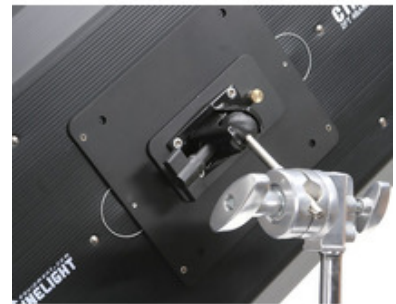

Pack CineFlo 4FT 4Bank + C-Stand + Grip Head + Kino Flo Lamps

Reference: PACK-CINEFLO-4F4B-1

Product description:

Technical Specifications: