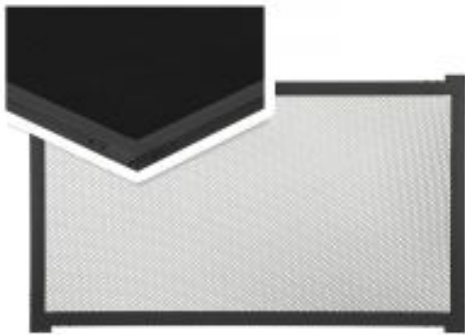

# Honeycomb Louver CineLED SkyHUE "L"

Reference: LLA-HGRIDSKYHUEL

- Metallic Honeycomb louver
- Clicks into panel's quick release latch system
- Used to narrow the beam angle
- Aluminum construction
- Dimensions: 61 x 36.5 x 1 cm

## Product description:

The metallic honeycomb louver for CineLED SkyHUE "L" offers a convenient way to control the light by narrowing the beam angle.

The louver can be easily mounted directly on the CineLED SkyHUE fixture using the panels's quick release latch system.

- Material: aluminum
- Color: black
- Dimensions: 61 x 36.5 x 1 cm
- Weight: 615 g

### Product features:

Overall size: 61 x 36.5 x 1  
Weight: 0.62 kg  
Material: Aluminum  
Color: Black  
Dedicated for: SkyHUE "L"