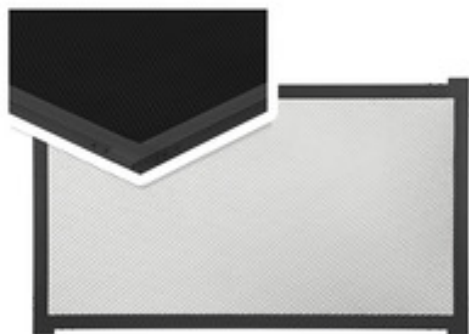

# Honeycomb Louver for CineLED SkyHUE "L"

Reference: LLA-HGRIDSKYHUEL

- Metallic Honeycomb louver
- Clicks into panel's quick release latch system
- Used to narrow the beam angle
- Aluminum construction
- Dimensions: 61 x 36.5 x 1 cm

## Product description:

The metallic honeycomb louver for CineLED SkyHUE "L" offers a convenient way to control the light by narrowing the beam angle.

The louver can be easily mounted directly on the CineLED SkyHUE fixture using the panels's

quick release latch system.

- Material: aluminum
- Color: black
- Dimensions: 61 x 36.5 x 1 cm
- Weight: 615 g