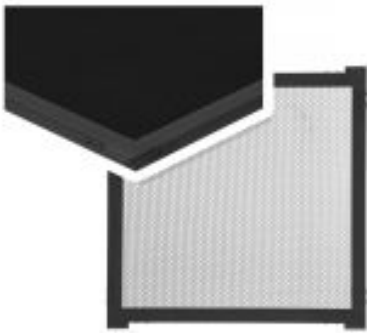

# Honeycomb Louver CineLED SkyHUE "S"

Reference: LLA-HGRIDSKYHUES

- Metallic Honeycomb louver
- Clicks into panel's quick release latch system
- Used to narrow the beam angle
- Aluminum construction
- Dimensions: 36 x 36.5 x 1 cm

## Product description:

The metallic honeycomb louver for CineLED SkyHUE "S" offers a convenient way to control the light by narrowing the beam angle.

The louver can be easily mounted directly on the CineLED SkyHUE fixture using the panels's quick release latch system.

- Material: aluminum
- Color: black
- Dimensions: 36 x 36.5 x 1 cm
- Weight: 480 g

### Product features:

Overall size: 36 x 36.5 x 1  
Weight: 0.48 kg  
Material: Aluminum  
Color: Black  
Dedicated for: SkyHUE "S"