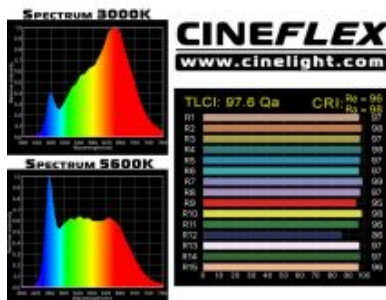

# KIT CineFlex "XL" - Single

Reference: LLK-CINEFLEXXLKIT

- Power: 150W
- Light output: 4150lx @ 1m
- Color temperature: 3000K-5600K | CRI 96 TLCI 98
- Size & weight: 61 x 61 x 1 cm | 700 g
- External power controller w/ touch digital display
- Includes: softbox, dome, remote, stand & case

## Product description:

CineFLEX "XL" Bi-Color

- flexible, slim and lightweight LED mat, can be used in a variety of shapes (arc, cylindrical)
- bi-color SMD LEDs 3000K - 5600K, dimmable 100%-10%
- high CRI 96 | TLCI 98 index for natural color rendering on cameras
- remote controlling through built-in DMX512 function or optional 2.4G wireless remote
- Velcro back edgings for mounting in a variety of places
- external power controller with digital display
- can be mounted on a light stand using the included X-cross back frame

### Product features:

Rated power: 150 watts  
Beam type: flood  
LED type: Bi-Color  
Voltage input: 15V  
Color temperature: 3000K-5600K  
CRI rating: 96  
TLCI rating: 98  
Beam angle: 120°  
Photometrics : 1m: 4150 lx | 2m: 1250 lx | 3m: 635 lx  
LED no: 756  
Dimming range: 100%-10%