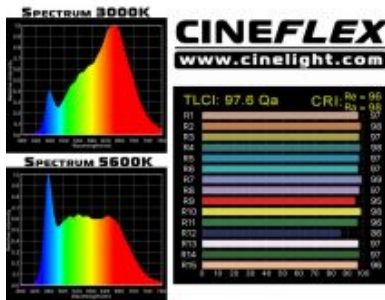

package content: