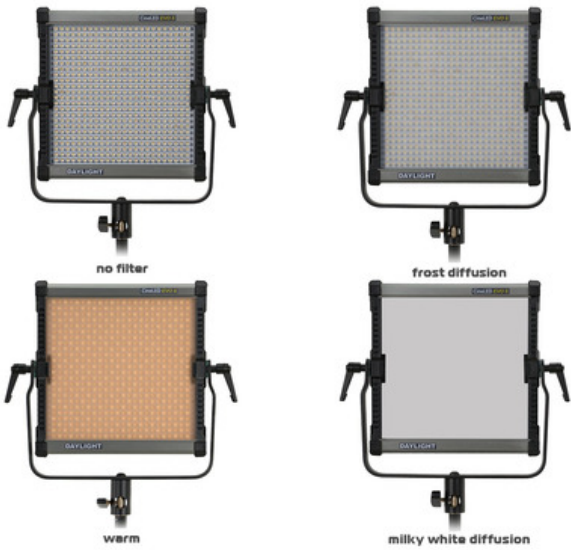

Bundle CineLED EVO "S" + Stand 200 cm + Two Batteries

Reference: PACK-CES

Product description:

Product features: