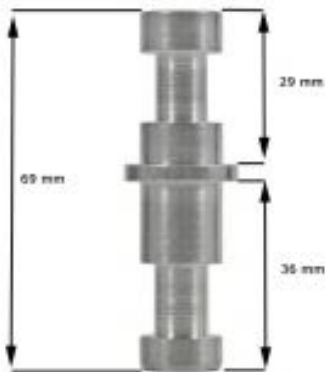

Spigot Stud Double Ended

Reference: GAX-SPIGOTSTUD

- Used to connect lights to hanging accessories
- Length: 69 mm
- Made from extruded turning metal

Product description:

Double ended spigot stud 69 mm long for firm connection between lights and studio hanging accessories like photographs, telescoping post (hanger) and others.

Made from extruded turning metal.

Product features:

Overall size: 6.9 cm
Weight: N/A
Mounting: Stud 16mm (5/8")
Material: Steel alloy
Color: Chrome
Grip type: Adapter