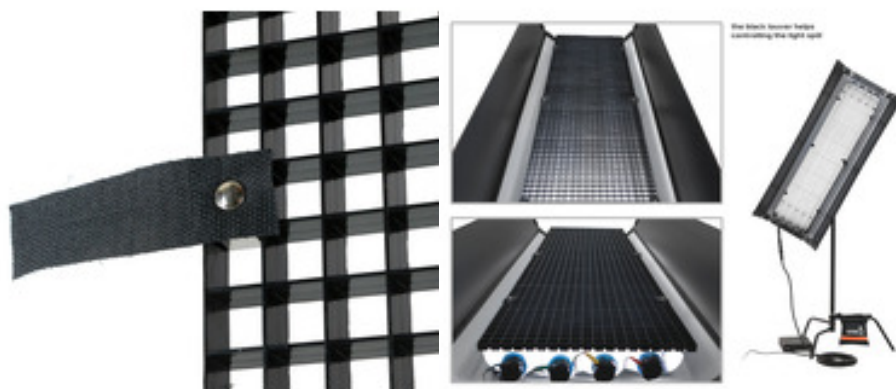

Grid for CineFlo 4FT 4Bank

Reference: LFA-LOUVER4F4B

- Plastic louver for CineFlo 4FT 4Bank
- Reduces light spill, narrows the beam angle
- Includes Velcro strips for easy mounting

Product description:

The plastic louver for CineFlo 4FT 4Bank offers a convenient way to control the light beam of the fixture.

It can be used to reduce the spill and to narrow the beam angle, while maintaining a soft light

output.

Includes Velcro strips to easily attach it over the fluorescent lamps of the CineFlo.

Compatible with Kino Flo brand.