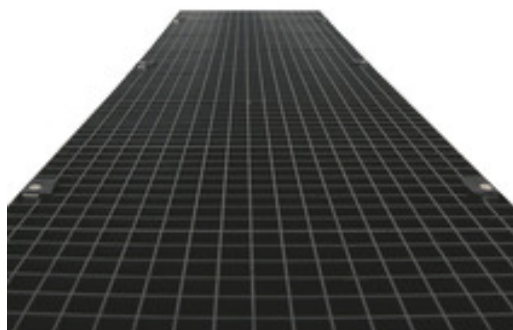

Grid for CineFlo 4FT 4Bank

Reference: LFA-LOUVER4F4B

- Plastic louver for CineFlo 4FT 4Bank
- Reduces light spill, narrows the beam angle
- Includes Velcro strips for easy mounting

Product description:

The plastic louver for CineFlo 4FT 4Bank offers a convenient way to control the light beam of the fixture.

It can be used to reduce the spill and to narrow the beam angle, while maintaining a soft light

output.

Includes Velcro strips to easily attach it over the fluorescent lamps of the CineFlo.

Compatible with Kino Flo brand.