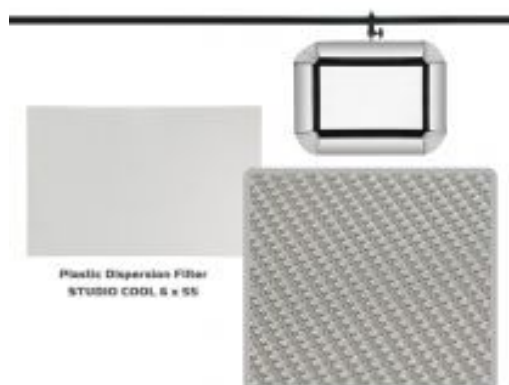

Plastic Dispersion Filter for Studio Cool 6x55W

Reference: LFA-PLDISPFST330

- Diffusion filter for Studio Cool 6x55W
- Smooth effect, reduces the shadows
- Enhances the beam spread
- Easily slides in dedicated filter slot

Product description:

Plastic dispersion filter for Studio Cool 6x55W to soften the light, reduce the shadows and enhance the beam spread.

The filter easily slides inside the dedicated filter slot of the Studio Cool fixture.