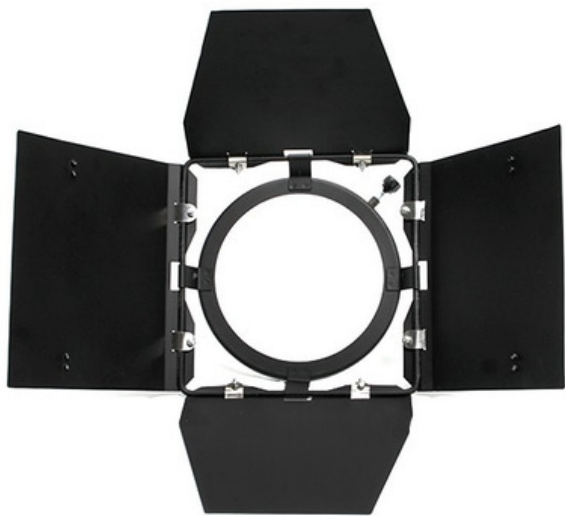

## Barndoors for Redhead 800

Reference: Z-LTA-BNDR800W

- 4 leaf barndoors for Redhead 800W
- Used to control and shape the light beam
- Filter clips on barndoors for filters
- Diameter: 16.5 cm

### Product description:

Metal 4 leaf barndoors for Redhead 800W light.

The filter clips on barndoors help to easily attach filters in front of the light.

Diameter: 16.5 cm

Compatible with:

- Cinelight Redhead 800W
- Ianiro Varibeam 800W & 1000W
- Cosmolight Cosmobeam 800W & 1000W