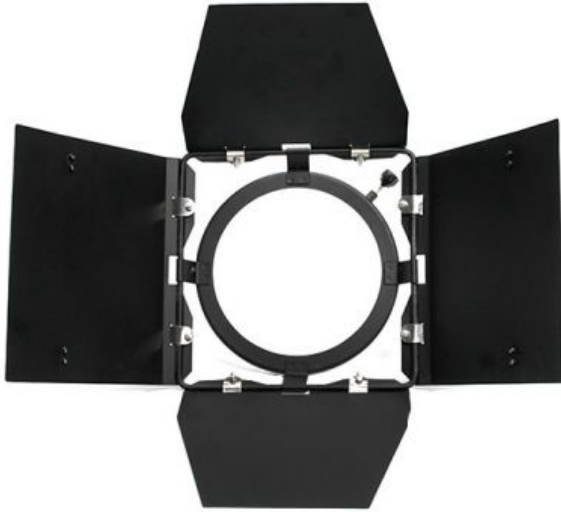

# Barndoors for Redhead 800

Reference: LTA-BNDR800W

- 4 leaf barndoors for Redhead 800W
- Used to control and shape the light beam
- Filter clips on barndoors for filters
- Diameter: 16.5 cm

## Product description:

Metal 4 leaf barndoors for Redhead 800W light.

The filter clips on barndoors help to easily attach filters in front of the light.

Diameter: 16.5 cm

**Compatible with:**

- Cinelight Redhead 800W
- Ianiro Varibeam 800W & 1000W
- Cosmolight Cosmobeam 800W & 1000W