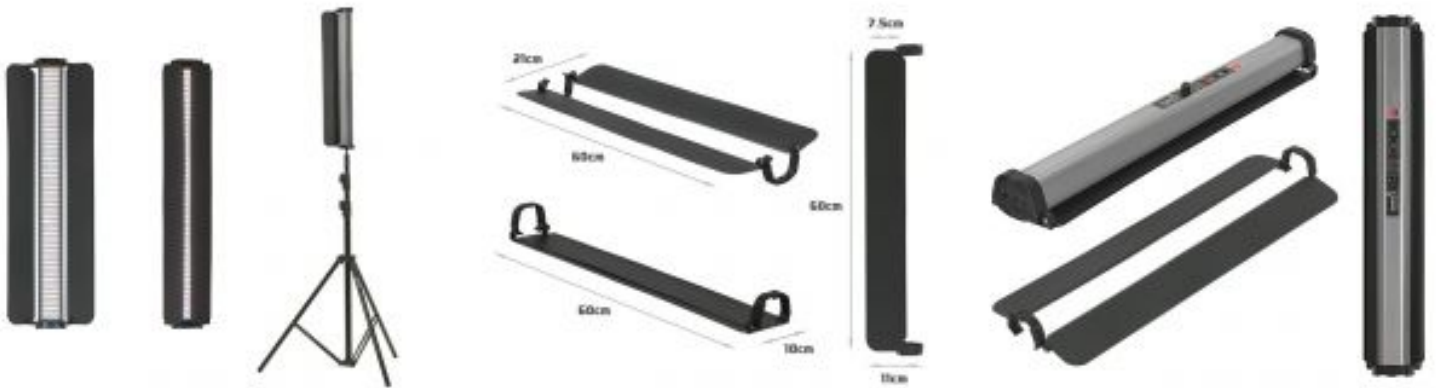

Barndoors Tube LED 360

Reference: LLA-BNDTUBELED

- 4 leaf metal barndoors
- Suitable for Tube LED 360 Bi-Color
- Help to control the light spread
- Dimensions: 61x10x7.5 cm

Product description:

4 leaf metal barndoors for Tube LED 360 Bi-Color fixtures help to control the light spread.

- Dimensions: 61 x 10 x 7.5 cm
- Weight: 500 g

Product features:

Material: Steel alloy

Color: Black

Dedicated for: TubeLED 360