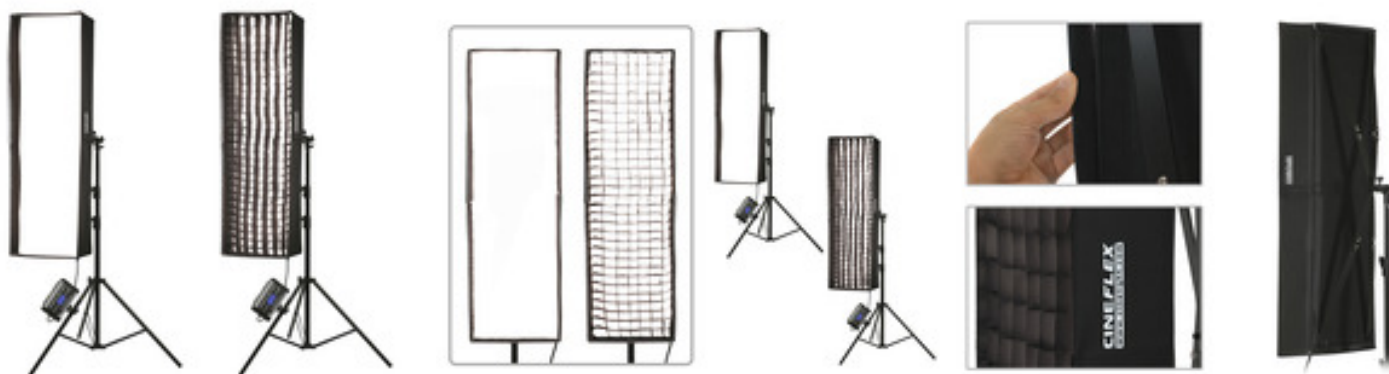

# Softbox Kit CineFLEX "4FT-2L"

Reference: LLA-SBCINEFLEX4FT2L

- Includes front diffusion & honeycomb
- Front diffusion for smooth shadows
- Honeycomb grid for directional soft light
- Softbox size: 126 x 50 x 13 cm

## Product description:

**Softbox Kit** designed for CineFLEX "4FT-2L" to soften the shadows.

Includes: softbox tent with silver interior, removable front diffusion and honeycomb grid.

This softbox kit can be used along with the CineFLEX "4FT-2L" panel in three different configurations:

- use only the softbox tent to increase the light output by almost 20% and reduce the side spill
- add the front silk diffusion to obtain a large soft light source and smooth shadows
- add the front honeycomb grid to obtain a directional soft light

### Product features:

Overall size: 1.13 kg

Weight: 1.13 kg

Material: Nylon

Color: Black

Dedicated for: CineFLEX "4FT-2L"