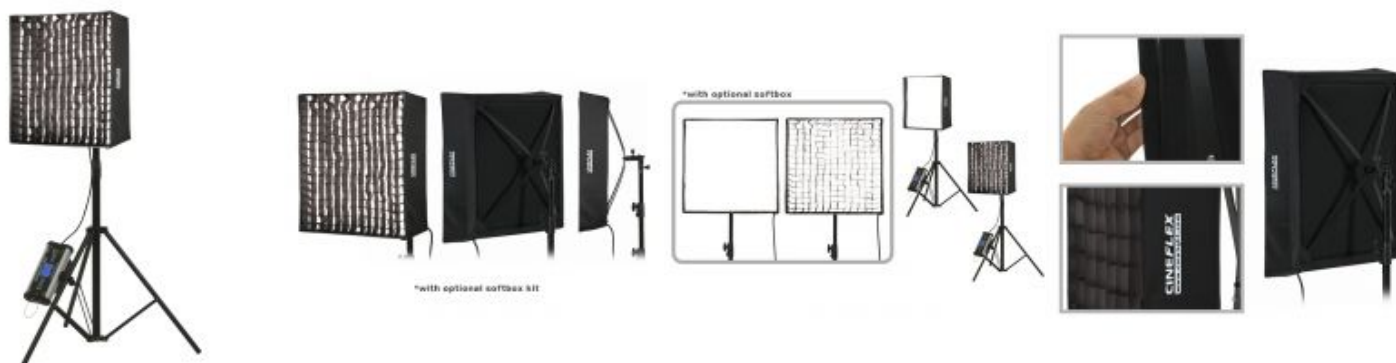

# Softbox Kit CineFLEX "XL"

Reference: LLA-SBCINEFLEXXL

- Includes front diffusion & honeycomb
- Front diffusion for smooth shadows
- Honeycomb grid for directional soft light
- Softbox size: 66 x 66 x 13 cm

## Product description:

**Softbox Kit** designed for CineFLEX "XL" to soften the shadows.

Includes: softbox tent with silver interior, removable front diffusion and honeycomb grid.

This softbox kit can be used along with the CineFLEX "XL" panel in three different configurations:

- use only the softbox tent to increase the light output by almost 20% and reduce the side spill

- add the front silk diffusion to obtain a large soft light source and smooth shadows
- add the front honeycomb grid to obtain a directional soft light

### Product features:

Overall size: 66 x 66 x 13 cm

Material: Nylon

Color: Black

Dedicated for: CineFLEX "4FT"