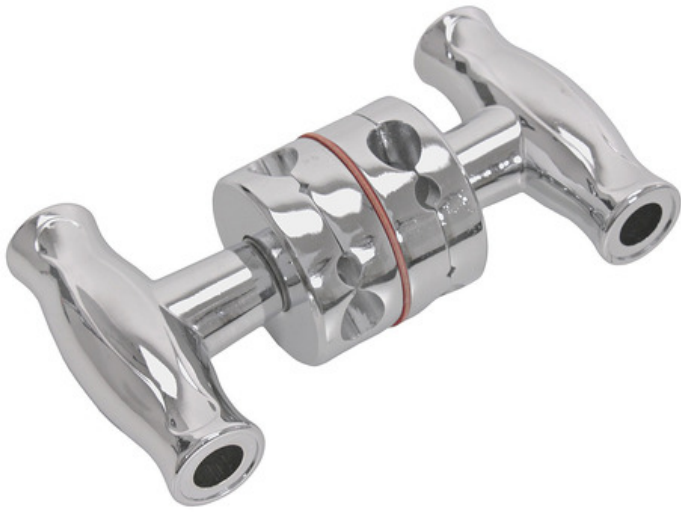

Double Grip Head (gag gobo head) - chromed

Reference: GGX-GAGHEAD

- Jaws diameters: 19/16/13/8/6 mm
- Chromed stainless-steel body
- Accepts mounting various accessories
- Full metal made with chrome finish
- Non-slip braking pad
- Over-sized handles for improved grip
- Dedicated roller bearings for maximum torque

Product description:

This unique double Grip Head (gag gobo head) system provides the flexibility of a second grip head allowing hundreds of uses including doubling up scrims and flags.

Adds versatility to any light stand. It accepts an umbrella, stud, overhead, boom arm, flag, or gobo while mounted to your stand.

Made from chromed steel with dedicated roller bearings for maximum torque.

The over-sized tightening handles offers an improved grip for increased torque.

- Jaws diameters: 19/16/13/8/6 mm
- Weight: 0.5 Kg

Product features:

Overall size: 19 x 10
Weight: 0.47 kg
Material: Aluminum
Color: Chrome
Grip type: Gobo
Openings: 19/16/13/8/6 mm