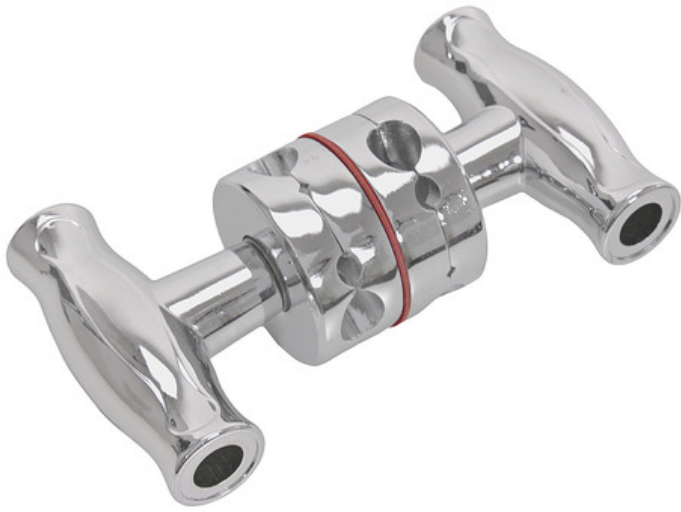

Double Grip Head

Reference: GGX-GAGHEAD

- Jaws diameters: 16/12/8/4 mm
- Aka gag gobo head
- Chromed stainless-steel body
- Accepts mounting various accessories
- Full metal made with chrome finish
- Non-slip braking pad
- Over-sized handles for improved grip
- Dedicated roller bearings for maximum torque
- Size: 19 x 10 cm | 0.5 kg
- As: D250, KCP-290, 429614, LD.2050.A

Product description:

This unique double Grip Head (gag gobo head) system provides the flexibility of a second grip head allowing hundreds of uses including doubling up scrims and flags.

Company - **S.C. CINEART S.R.L.**

Made from chromed steel with dedicated roller bearings for maximum torque.

The over-sized tightening handles offers an improved grip for increased torque.

- Jaws diameters: 16/12/8/4 mm
- Weight: 0.5 Kg
- Similar with other brands grips: D250, KCP-290, KG204011, 429614, LD.2050.A