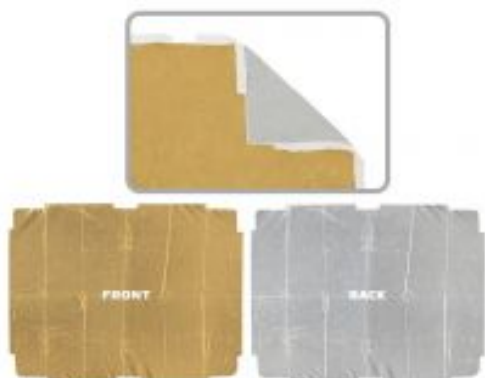

Silver & Gold Fabric for Butterfly 200 x 150 cm

Reference: MRX-GSFAB1520

- Additional silver & gold fabric for Butterfly 200x150
- Silver layer increases specular highlights
- Gold layer bounces the light with a warm effect
- Easy to attach Velcro system

Product description:

Silver & Gold fabric for Butterfly 200 x 150 cm that can be easily attached to the butterfly frame using the Velcro system.

The silver layer can be used to bounce the light and increase specular highlights.