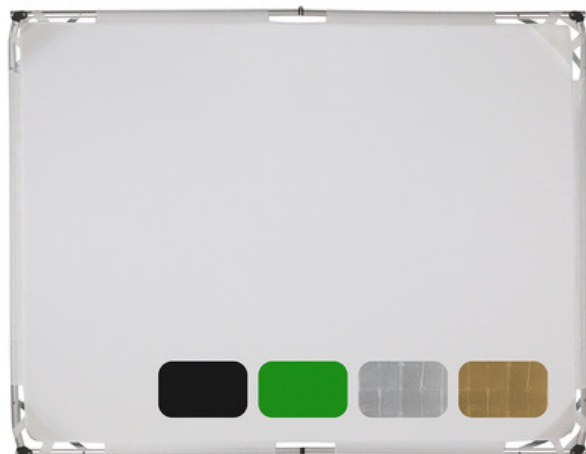

Butterfly 200 x 150 cm - Diffusion with Optional Layers

Reference: MRX-TRPAN150X200

- UV treated translucent white material
- Detachable & interchangeable layers
- Aluminum collapsible frame
- Configurable with different fabrics
- Size: 200 x 150 cm

Product description:

This 20 x 150 cm butterfly is a large size diffusion panel made from a collapsible aluminum frame for easy setup and operation.

The frame is made from strong lightweight aluminum with special folding sections to allow easy storage with minimum effort.

The diffusion panel is held in place by strong touch fastener edge strips for a secure grip.

The flag features a translucent white layer used to produce a broad light source with a soft effect.

The material is UV treated to withstand long exposure to sun.

Adding the optional layer fabrics enhance the versatility of this collapsible butterfly. The optional fabrics can be easily applied using the Velcro system.

The optional fabric layers are as follows:

- **silver - gold:** used to create specular highlights adding contrast to the image (silver) or to create a warm effect (gold)
- **black - opaque white:** used for blocking the light to avoid spill (black) or to bounce and soften the light with natural looking results (white)
- **chroma green:** used as backdrop for chroma key applications
- **double black:** used as a traditional flag to absorb the light from the both sides; the thickness of the material increases light obstruction
- **honeycomb:** can be used alone on the frame to direct the light through, acting like a large scrim or can be applied over the translucent diffusion layer to reduce the light spill, acting like a large softbox