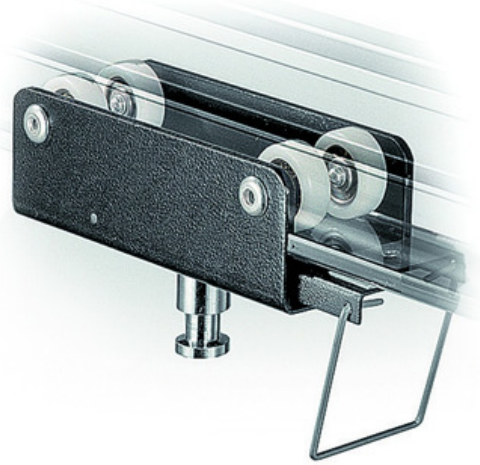

# Single Rail Carriage

Reference: SHX-SCARRIAGE

- Single track carriage with 16mm spigot
- Provided with brake
- Rubber wheels with bearings inside
- Silent and smooth movements
- Suitable for payloads up to 15 Kg

rubber wheels and brake

## Product description:

Single track carriage with 16mm spigot that can be locked into position using the provided brake.

Rubber wheels with bearings inside for silent and smooth movements.

It is suitable for payloads up to 15 Kg.

To release the brake, pull down the wire with the operating pole.