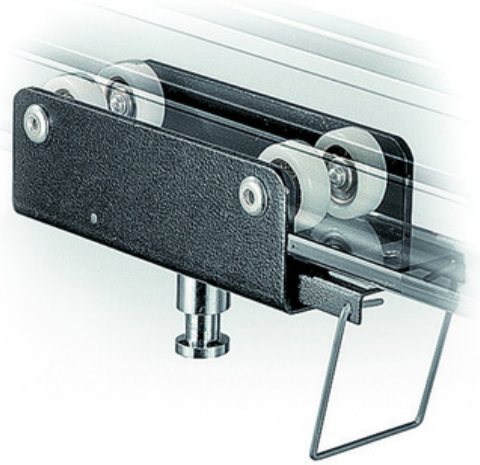

# Single Rail Carriage

Reference: SHX-SCARRIAGE

- Single track carriage / sled with 16mm spigot
- Provided with brake
- Rubber wheels with bearings inside
- Silent and smooth movements
- Suitable for payloads up to 15 Kg

## Product description:

Single track carriage with 16mm spigot that can be locked into position using the provided brake.

Rubber wheels with bearings inside for silent and smooth movements.

It is suitable for payloads up to 15 Kg.

To release the brake, pull down the wire with the operating pole.