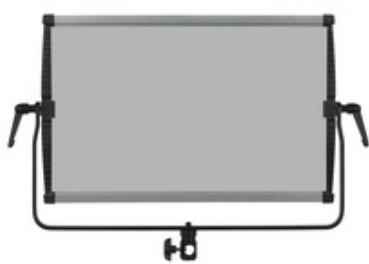

# CineLED HUE 150 RGBW 3-Light Kit

Reference: LLK-3KITLEDHUE150

- 3 x CineLED HUE 150 RGBW
- 3 x Light stand 280 cm
- 1 x Transport case for LED lights
- 1 x Transport bag for stands

## Product description:

We recommend this portable 3-point LED lighting to photographers and videographers who travel frequently and need a compact yet powerful LED kit configuration, easy to be carried.

The basic kit configuration includes 3 x CineLED HUE 150 LED panels, 3 x light stands with carrying bag and a Cordura transport case for convenient handling and storing all the kit's components. The case offer enough space for extra accessories like clamps, batteries, softboxes or honeycomb louvers which can be added optionally.

## KIT Info

Product line	CineLED HUE
No of heads	3
KIT heads type	Flood lights
KIT total power	450 watts
KIT total weight	30 kg
KIT case size	62 x 43 x 32 cm
KIT include stands?	Yes