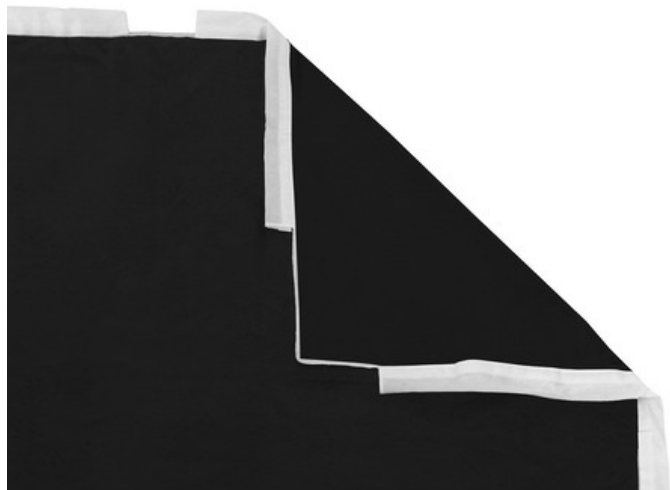

Double Black Fabric for Butterfly 240 x 240 cm

Reference: MRX-DBFAB2424

- Additional double black fabric for Butterfly 240 x 240 cm
- Used to cut off light from both sides
- Easy to attach Velcro system

Product description:

Double black opaque fabric for Butterfly 240 x 240 cm that can be used to block the light on both sides to avoid spill.

Technical Specifications: