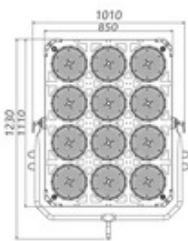

# Maxi LED 12 - Bi-Color

Reference: LLP-MAXILED12BCK

- Power: 1800 watts
- Light output: 24000 lx @ 3m
- CCT: 2600K-6000K
- 12 pixel individual control
- Wired DMX & Wireless CRMX
- CRMX LumenRadio W-DMX
- Softbox with grid, hard case
- Aka Studio Audience Dino LED Light

## LED Panels - Physical

Yoke mount	Spigot 28mm pin
Housing material	Metal
Housing color	Black
Lamp head dimensions	85 x 111 x 23 cm
Lamp head weight	44 kg