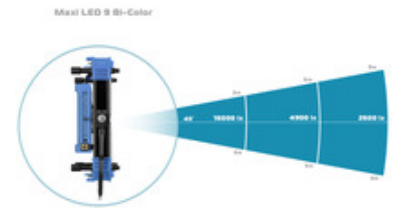

Maxi LED 9 - Bi-Color

Reference: LLP-MAXILED9BCK

- Power: 1400 watts
- Light output: 16000 lx @ 3m
- CCT: 2600K-6000K
- 9 pixel individual control
- Wired DMX & Wireless CRMX
- CRMX LumenRadio W-DMX
- Stand mounted or hanged operation
- Softbox with grid, black & white skirts
- Stage Dino LED Light, LED Spacelight

- Head only size & weight : 85 x 85 x 23 cm | 33 kg
- Overall size & weight (including yoke bar): 101W x 106H x 23D cm | 37 kg
- Flight case size: 116 x 106 x 31 cm
- Can be used hanged by the chains (included) or mounted on a stand using the yoke bar.
- Includes softbox with grid & transport hard case.
- Optional: black & white skirt set.

LED Panels - Physical

Yoke mount	Spigot 28mm pin
Housing material	Metal
Housing color	Black & blue
Lamp head dimensions	85 x 85 x 23 cm
Lamp head weight	33 kg