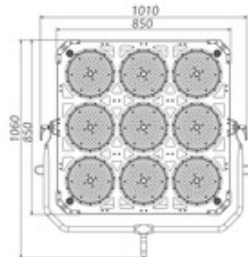

Maxi LED 9 - Bi-Color

Reference: LLP-MAXILED9BCK

- Power: 1400 watts
- Light output: 16000 lx @ 3m
- CCT: 2600K-6000K
- 9 pixel individual control
- Wired DMX & Wireless CRMX
- CRMX LumenRadio W-DMX
- Stand mounted or hanged operation
- Softbox with grid, black & white skirts
- Stage Dino LED Light, LED Spacelight

- Head only size & weight : 85 x 85 x 23 cm | 33 kg
- Overall size & weight (including yoke bar): 101W x 106H x 23D cm | 37 kg
- Flight case size: 116 x 106 x 31 cm
- Can be used hanged by the chains (included) or mounted on a stand using the yoke bar.
- Includes softbox with grid & transport hard case.
- Optional: black & white skirt set.

LED Panels - Physical

Yoke mount	Spigot 28mm pin
Housing material	Metal
Housing color	Black & blue
Lamp head dimensions	85 x 85 x 23 cm
Lamp head weight	33 kg