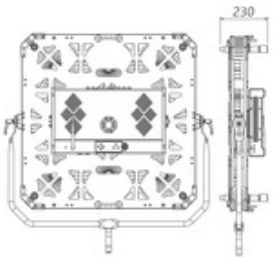

Maxi LED 9 - Bi-Color

Reference: LLP-MAXILED9BCK

- Power: 1400 watts
- Light output: 16000 lx @ 3m
- CCT: 2600K-6000K
- 9 pixel individual control
- Wired DMX & Wireless CRMX
- CRMX LumenRadio W-DMX
- Stand mounted or hanged operation
- Softbox with grid, black & white skirts
- Stage Dino LED Light, LED Spacelight

- Head only size & weight : 85 x 85 x 23 cm | 33 kg
- Overall size & weight (including yoke bar): 101W x 106H x 23D cm | 37 kg
- Flight case size: 116 x 106 x 31 cm
- Can be used hanged by the chains (included) or mounted on a stand using the yoke bar.
- Includes softbox with grid & transport hard case.
- Optional: black & white skirt set.

LED Panels - Physical

Yoke mount	Spigot 28mm pin
Housing material	Metal
Housing color	Black & blue
Lamp head dimensions	85 x 85 x 23 cm
Lamp head weight	33 kg