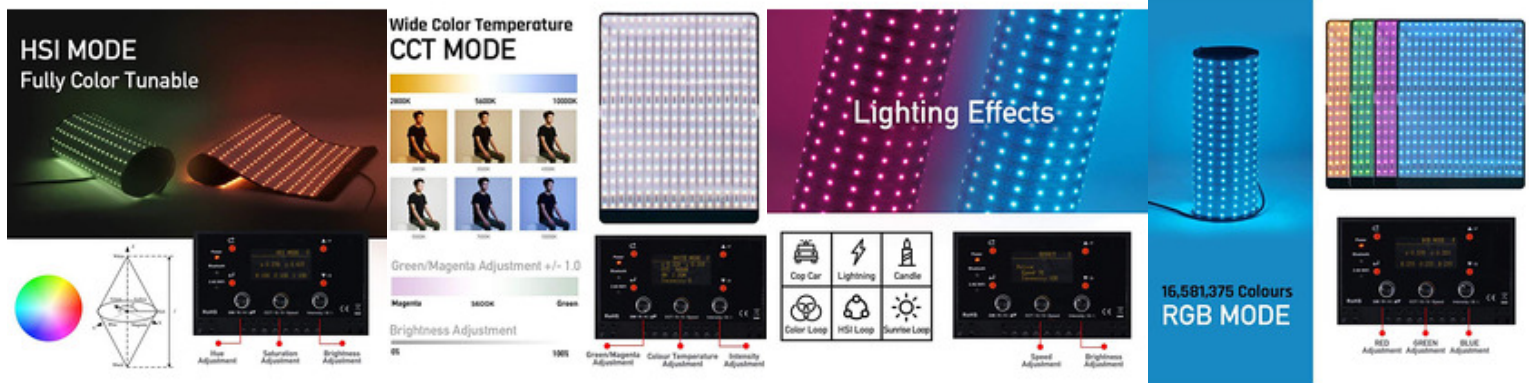

CineFLEX HUE 100W RGBW 3-Light Kit

Reference: LLK-KIT2FLEXL100WRGB

- 3 x CineFLEX HUE 100W (RGB + Bi-Color)
- 3 x controller with OLED display & V-mount
- 3 x Support "X" frame for LED mat
- 3 x CineFLEX transport case
- 3 x Diffuser dome
- 3 x Light stand 280 cm
- 1 x Light stands transport bag

Product description:

Convenient, low profile LED lighting kit designed for both studio and location work. Photographers and videographers would appreciate the flexibility of these LED mats on most lighting setups.

The basic kit configuration includes 3 x CineFLEX HUE 100W (RGB + Bi-Color) LED mats, 3 x air-cushioned light stands as well as individual transport bags for the lights and one carrying bag for the light stands.

Optional accessories like extension cables, softboxes, diffuser domes and touch screen remote are available to furthermore increase the versatility of this kit.

Package Content:

- 3 x CineFLEX HUE 100W (RGB + Bi-Color)
- 3 x controller with OLED display & V-mount
- 3 x Support "X" frame for LED mat
- 3 x CineFLEX transport case
- 3 x Diffuser dome
- 3 x Light stand 280 cm
- 1 x Light stands transport bag