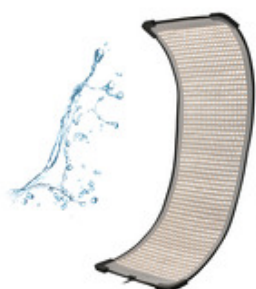

CineFLEX 250W Bi-Color 3-Light Kit

Reference: LLK-KIT3FLEXL250WBIC

- 3 x CineFLEX 250W Bi-Color LED mat
- 3 x CineFLEX controller G5
- 3 x Power adapter 100-240V
- 3 x Support "X" frame for LED mat
- 3 x Softbox with grid
- 3 x CineFLEX transport bag
- 3 x Light stand 280 cm
- 1 x Light stands transport bag

Product description:

Convenient, low profile LED lighting kit designed for both studio and location work. Photographers and videographers would appreciate the flexibility of these LED mats on most lighting setups.