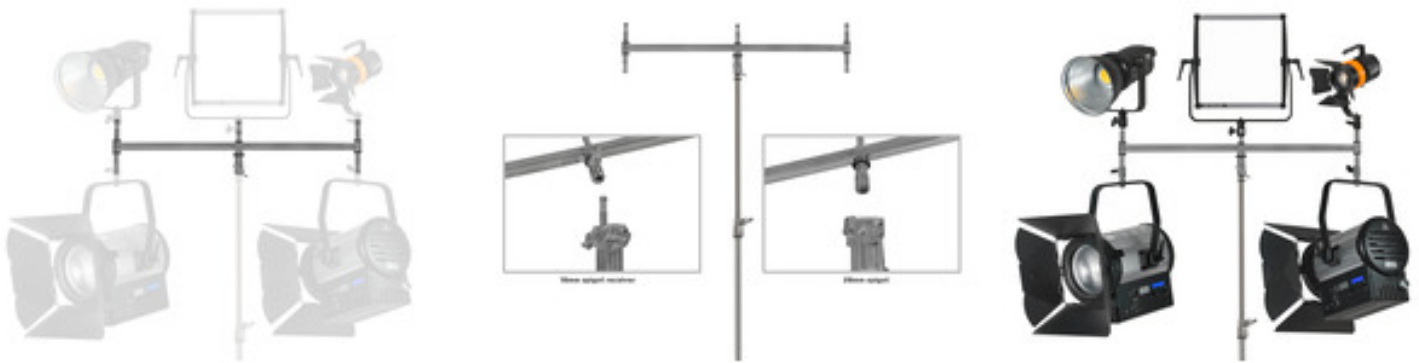

Baby triple header - 5 studs

Reference: SAX-TRIPHEAD5P

- 5 baby pins (spigots 16mm)
- Spigot 16mm receiver & 28mm stud
- For Baby and Junior / Combo stands
- Material: steel
- As: F900, MTH 429580, KS-066, LF.9000.A

Product description:

This triple stand header allows to mount up to five light fixtures or accessories onto a single light stand (baby or junior).

Features five baby studs with embossed necks welded into sturdy steel and offset for mounting

up to five lights.

This triple header can be mounted on the stand top with a 16mm baby stud or can fit into a 28mm junior receiver. It tightens securely with a robust metal knob.

- Material: chrome plated steel
- Width: 77 cm
- Weight: 2 kg
- Similar to other brands: F900, MTH 429580, KS-066 / KG009312, LF.9000.A