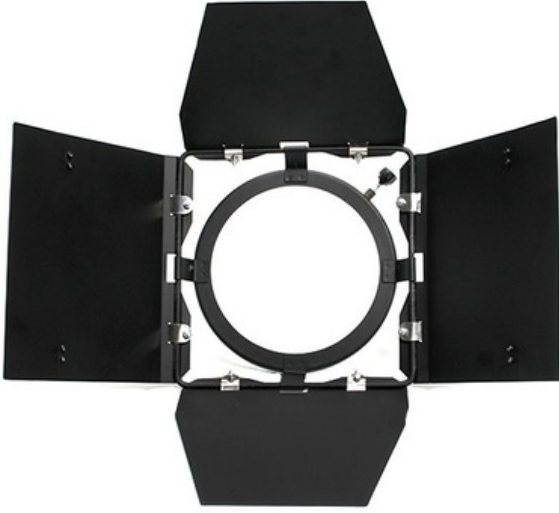

# Barndoors for Redhead 800

Reference: Z-LTA-BNDR800W

- 4 leaf barndoors for Redhead 800W
- Used to control and shape the light beam
- Filter clips on barndoors for filters
- Diameter: 16.5 cm

## Product description:

Metal 4 leaf barndoors for Redhead 800W light.

The filter clips on barndoors help to easily attach filters in front of the light.

Diameter: 16.5 cm

Compatible with:

- Cinelight Redhead 800W
- Ianiro Varibeam 800W & 1000W
- Cosmolight Cosmobeam 800W & 1000W