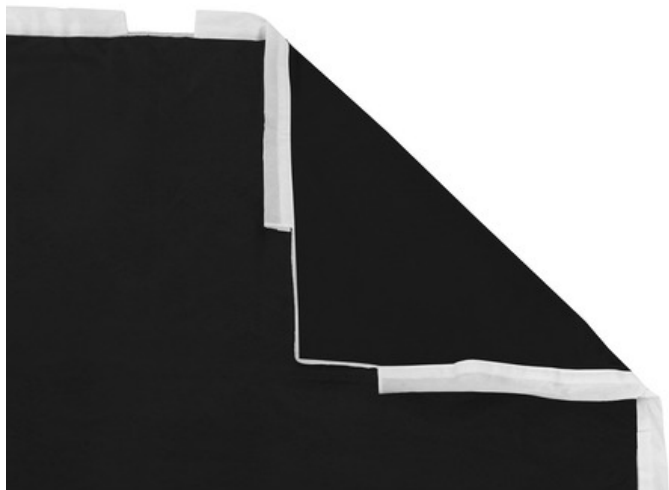

Double Black Fabric for Butterfly 200 x 150 cm

Reference: MRX-DBFAB1520

- Additional double black fabric for Butterfly 200x150
- Used to cut off light from both sides
- Easy to attach Velcro system

Product description:

Double black opaque fabric for Butterfly 200 x 150 cm that can be used to block the light on both sides to avoid spill.

Technical Specifications: